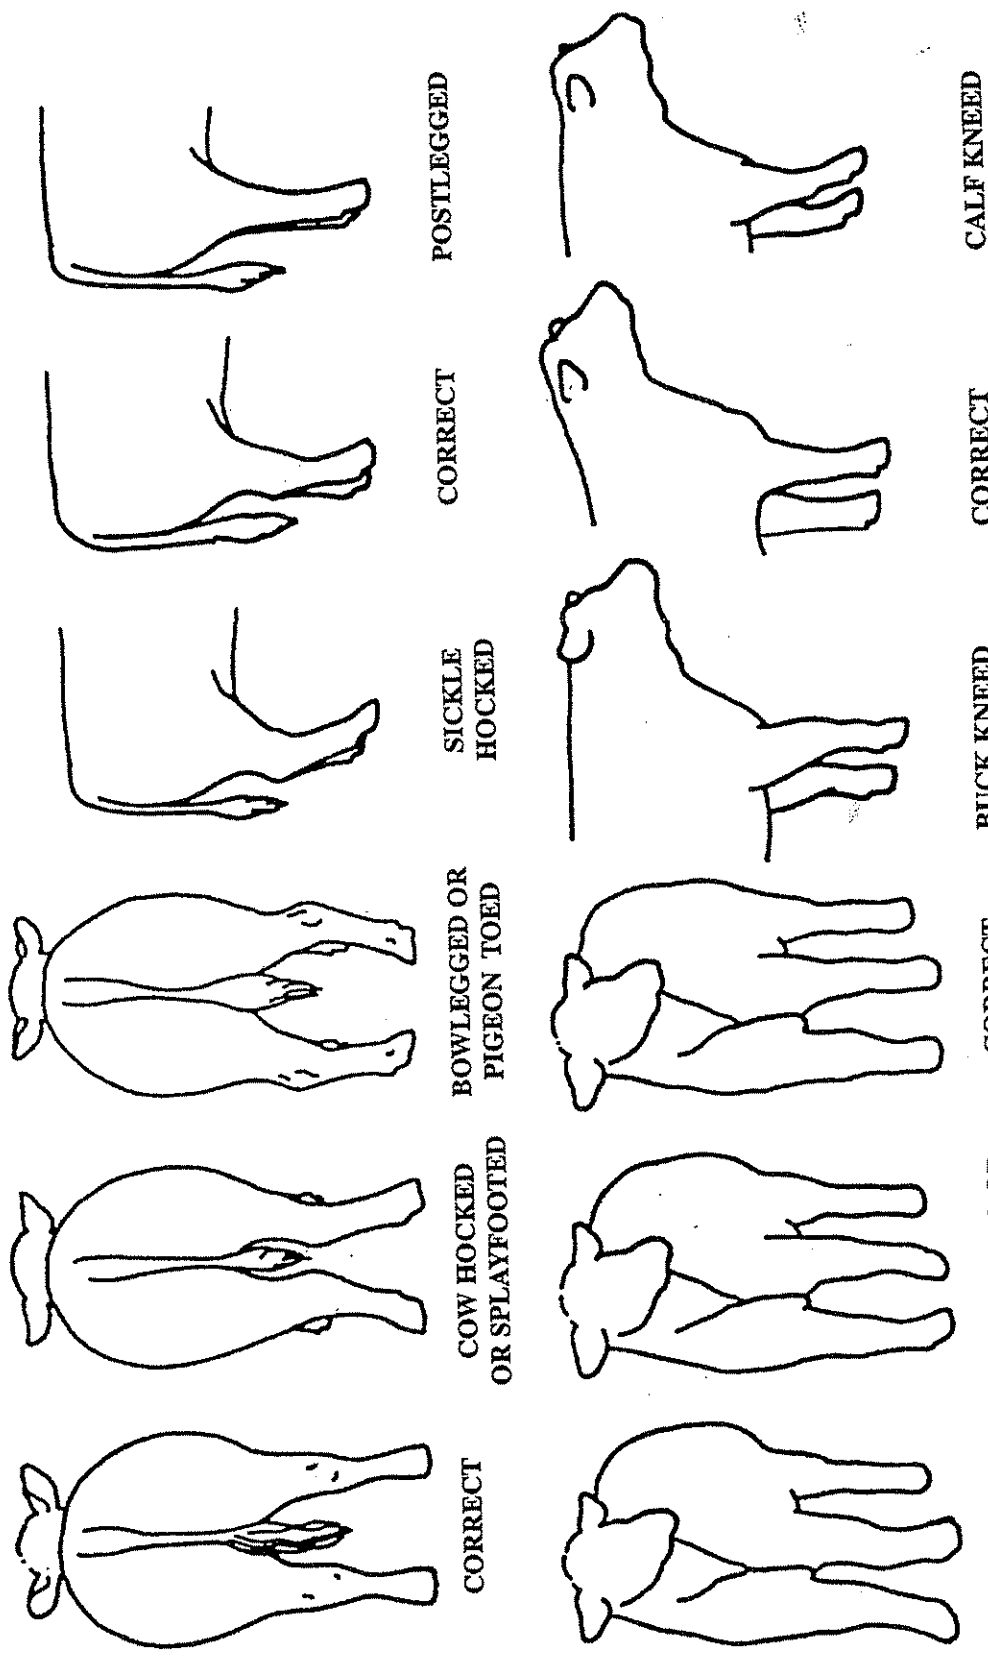

Use this poster in conjunction with Feet & Leg Structure - Match Names with Diagrams situation/task statement and/or Beef Feet and Leg Structure identification tags

# Beef Feet and Leg Structure

POSTLEGGED

CORRECT

SICKLE  
HOCKED

BOWLEGGED OR  
PIGEON TOED

COW HOCKED  
OR SPLAYFOOTED

CORRECT

CALF KNEED

CORRECT

BUCK KNEED

CORRECT

BOWLEGGED OR  
PIGEON TOED

KNOCK KNEED  
OR SPLAYFOOTED

**BEH**  
**LEARNING LABORATORY KIT**

Quality Assurance and Animal Care: Youth Education Program  
This material is based upon work supported by Extension Service,  
United States Department of Agriculture, under special project number 93-EFSQ-4096.  
Graphic used with the express permission of Ohio State University Extension.